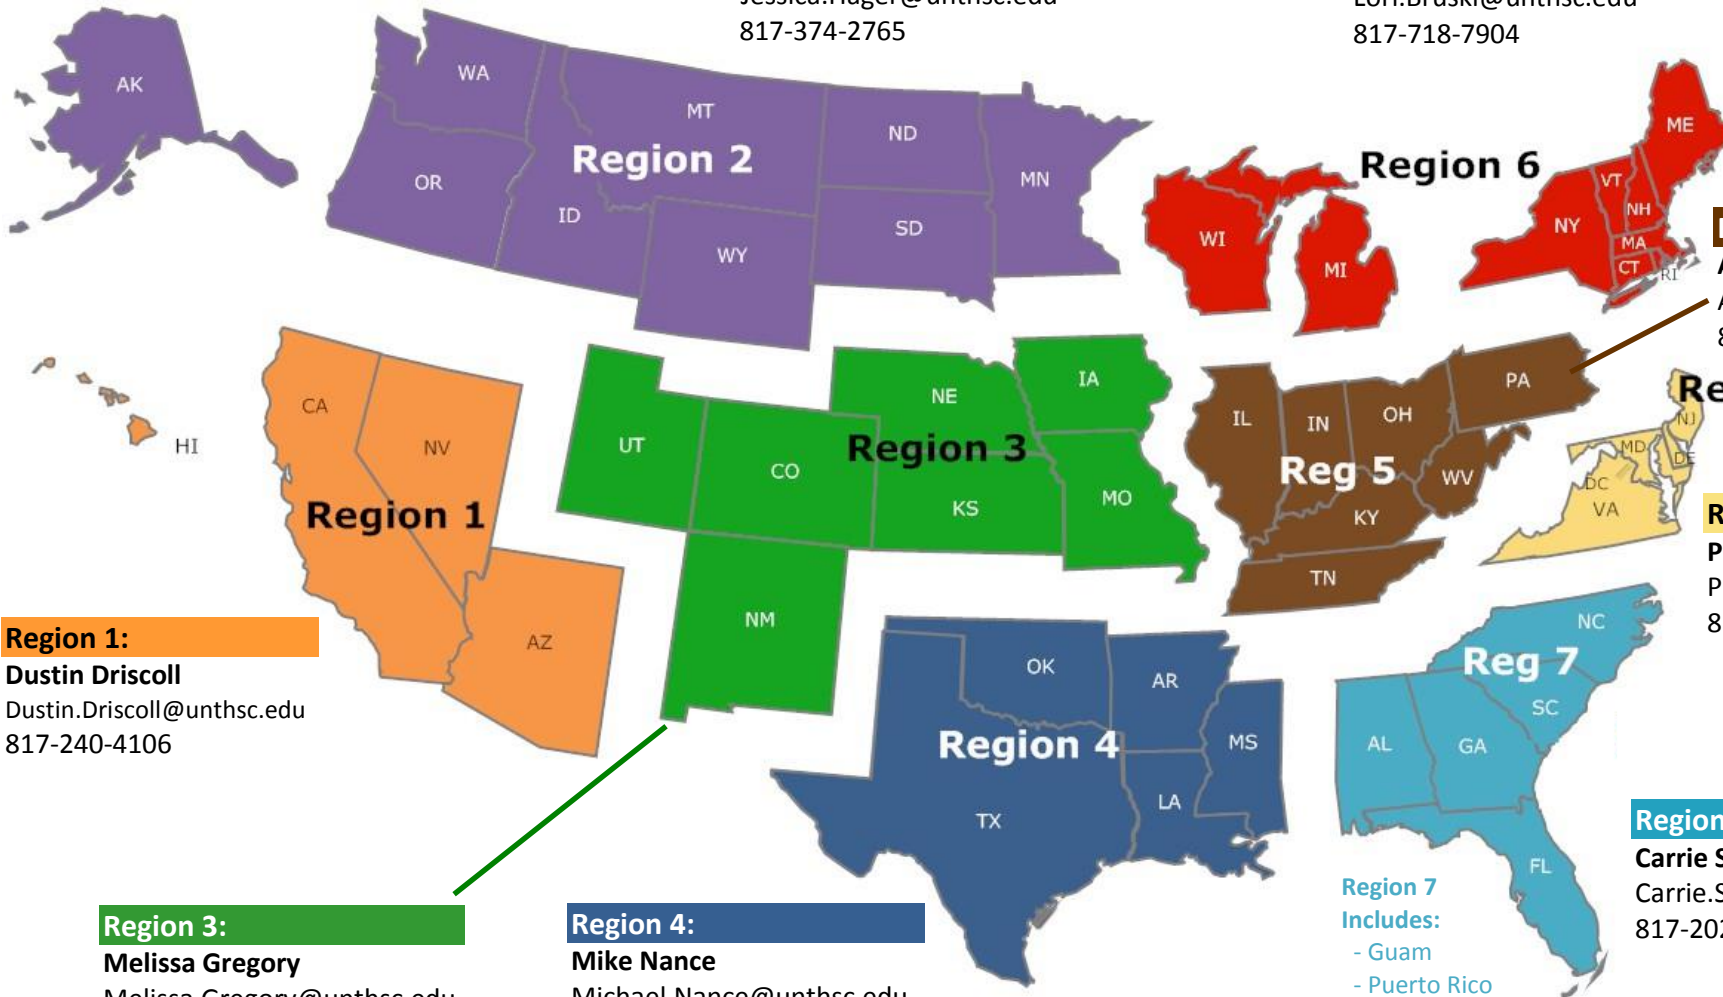

NamUs Contacts by Region

Region 1:
Dustin Driscoll
Dustin.Driscoll@unthsc.edu
817-240-4106

Region 3:
Melissa Gregory
Melissa.Gregory@unthsc.edu
817-304-0893

Region 4:
Mike Nance
Michael.Nance@unthsc.edu
918-527-0080

Region 2:
Jessica Hager
Jessica.Hager@unthsc.edu
817-374-2765

Region 6:
Lori Bruski
Lori.Bruski@unthsc.edu
817-718-7904

Region 5:
Amy Dobbs
Amy.Dobbs@unthsc.edu
817-304-8873

Region 8:
Pamela Reed
Pamela.Reed@unthsc.edu
817-666-5432

Region 7:
Carrie Sutherland
Carrie.Sutherland@unthsc.edu
817-202-5931

Region 7 Includes:
- Guam
- Puerto Rico
- Saipan
- Virgin Islands